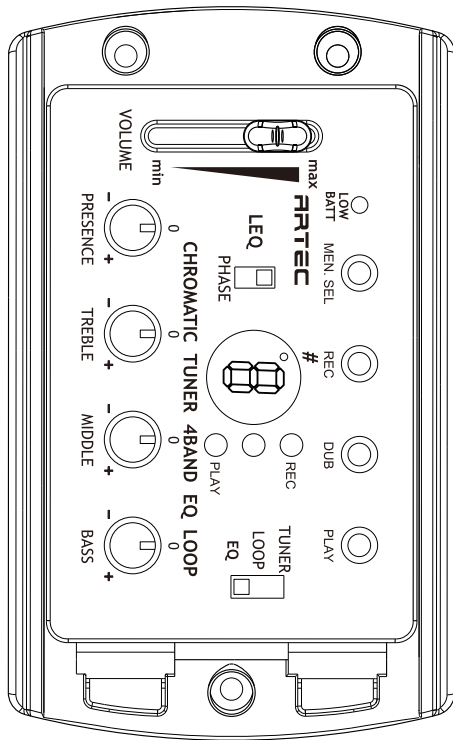

LEQ

Digital Recording, Loop Playback and Chromatic Tuner EQ

ARTEC
<http://artecsound.com>

FEATURES

4 Band EQ.

- PRESENCE : Very high range
- TREBLE : High range
- MIDDLE : Mid range
- BASS : Low range

VOLUME : Master output level

PHASE : Phase reverse switch to reduce feedback.

TUNER : FND Chromatic Tuner

* Sound output will be mute while tuner is on.

** Tuner can work without plugging into output jack.

SPECIFICATION

BATTERY :

9V Battery (6F22 or equivalent)

VOLTAGE RANGE :

Min 7V to Max 12V

INPUT IMPEDANCE :

1Mohm

OUTPUT IMPEDANCE :

1Kohm

Power is OFF when unplugging output jack.

MEN. SEL :

Memory select button from #1 to #9.
When press this button, change to #1, #2, ...#9 and return to #1 again.

REC :

Recording start and stop button

DUB :

Use this button after recording, the over-dubbing id start.
To stop the over-dubbing, press DUB button over 1 second.
If not stop, over-dubbing mode will run continuously.